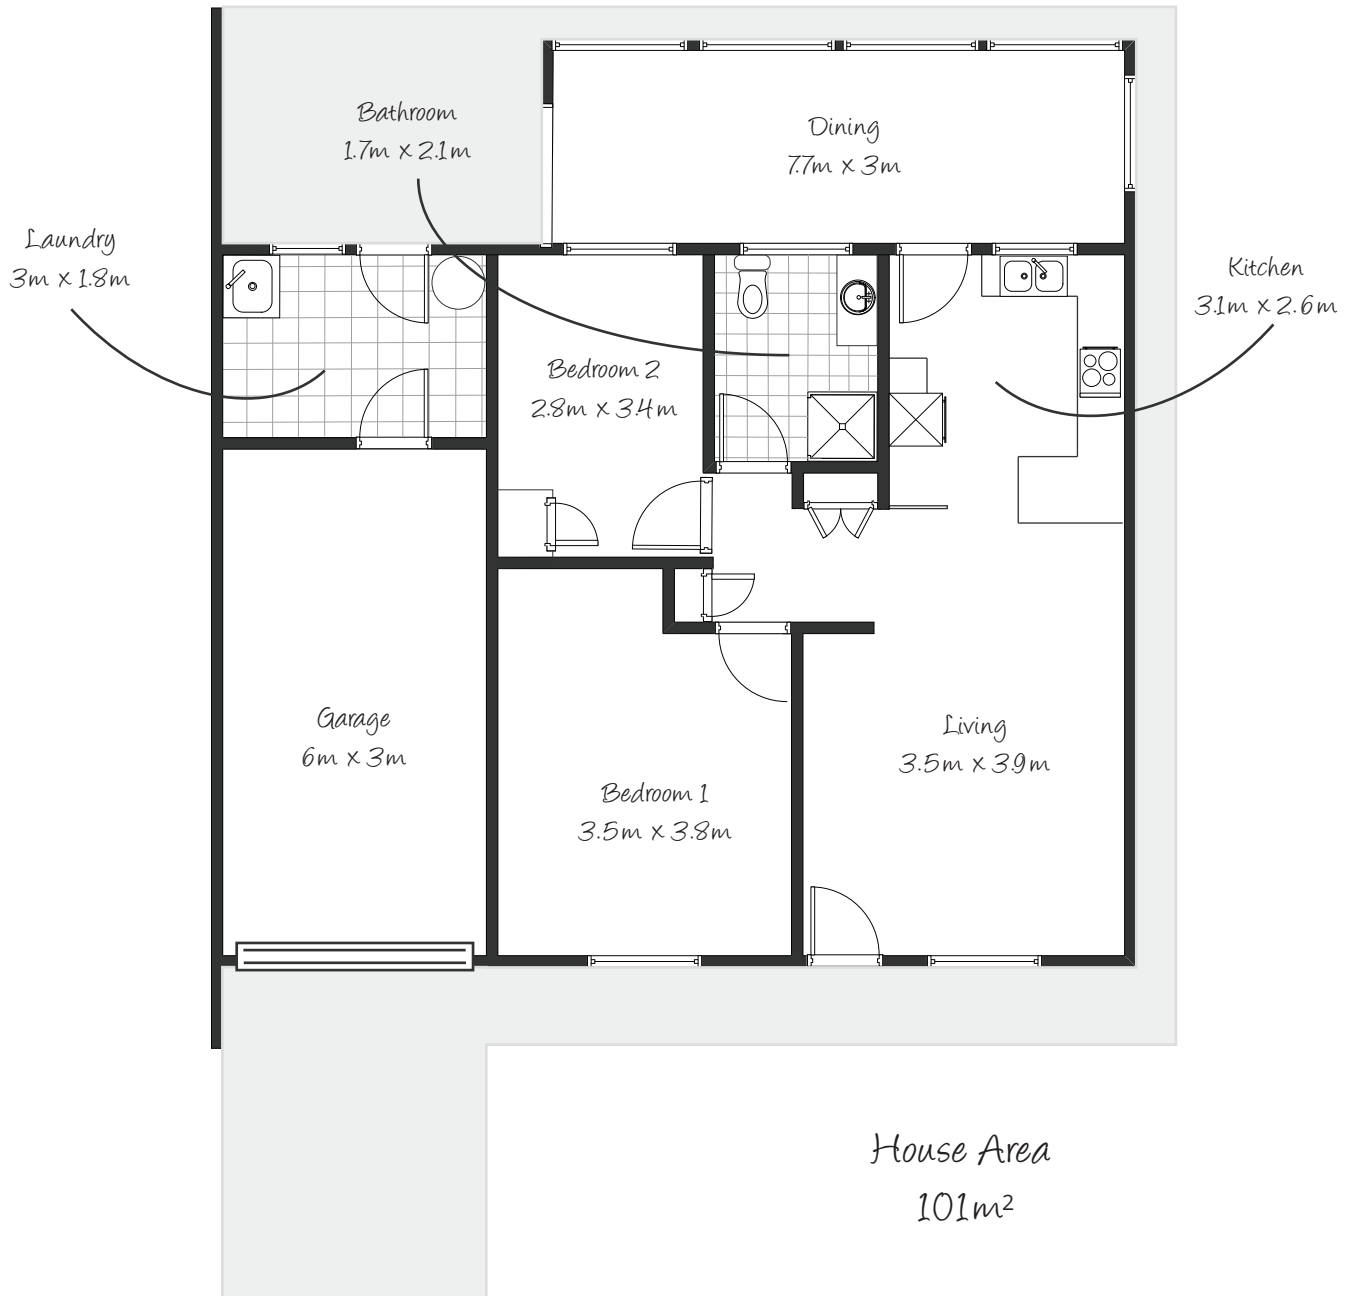

FLOORPLAN

UNIT NUMBER: 44
LOURDES VILLAGE, PORT MACQUARIE NSW

Disclaimer: For illustration purposes only. All dimensions are approximate and illustrations not to scale. Particulars given are for general information only and do not constitute any representation by the vendor or agent.