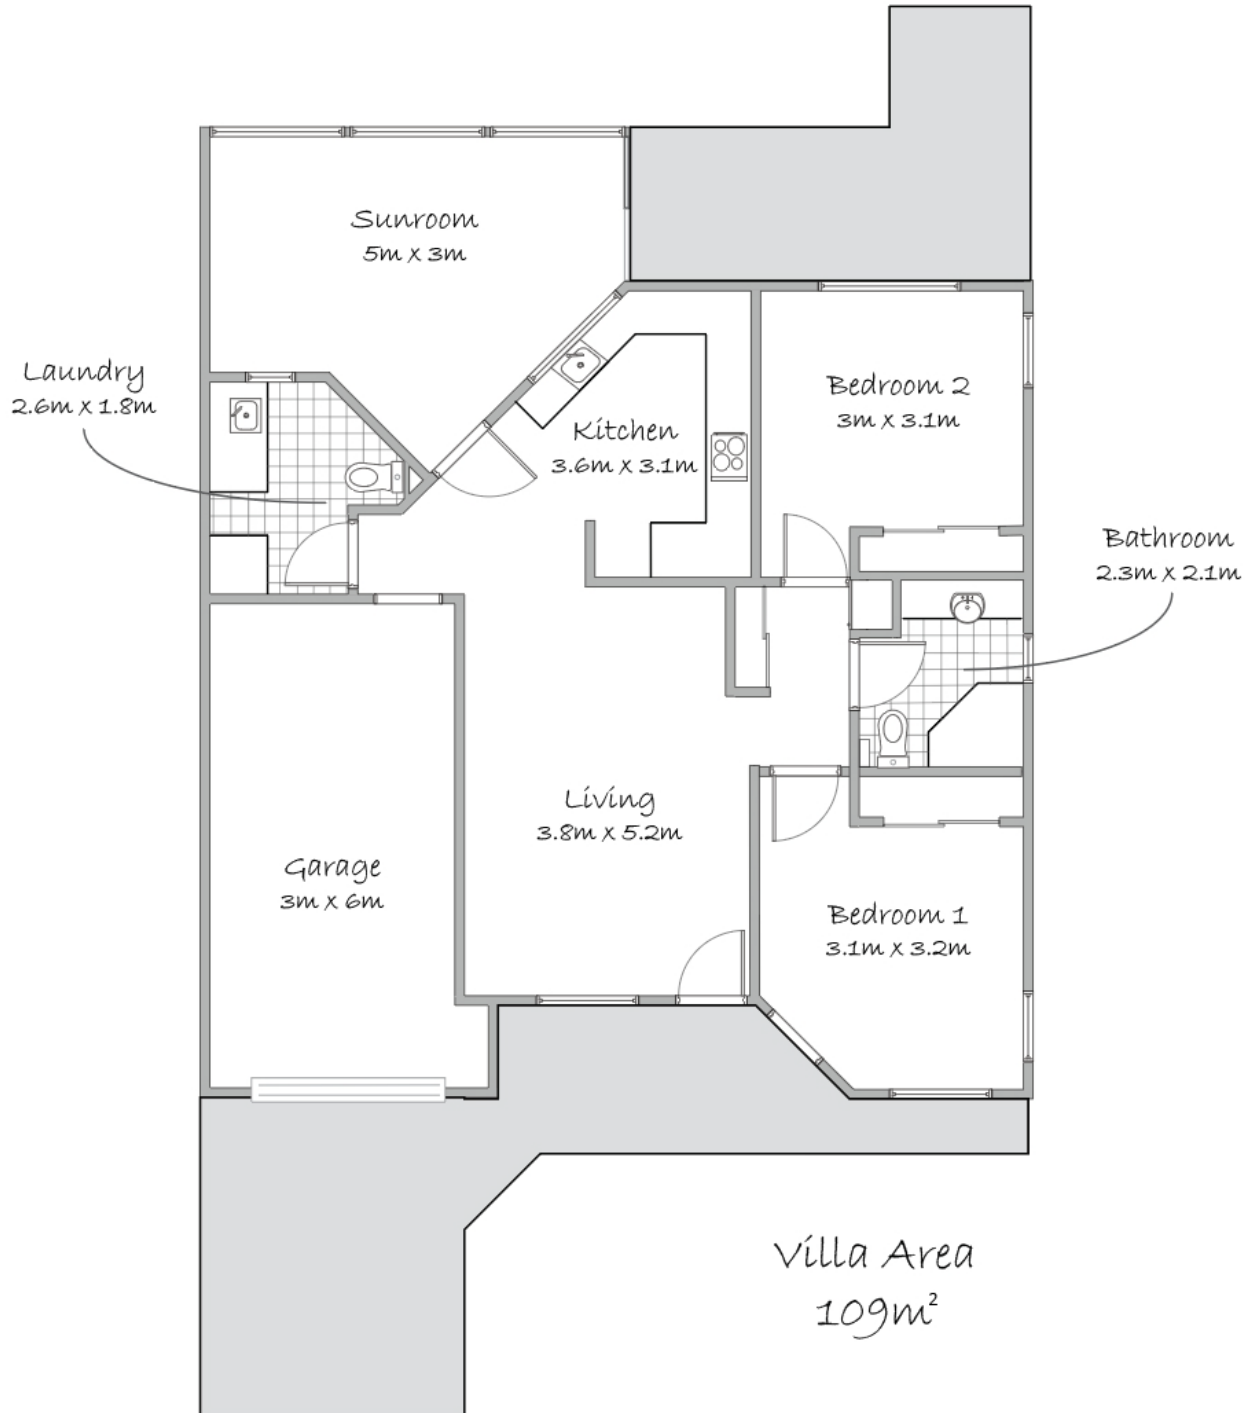

FLOORPLAN

UNIT NUMBER: 49
LOURDES VILLAGE, PORT MACQUARIE NSW

Disclaimer: For illustration purposes only. All dimensions are approximate and illustrations not to scale. Particulars given are for general information only and do not constitute any representation by the vendor or agent.