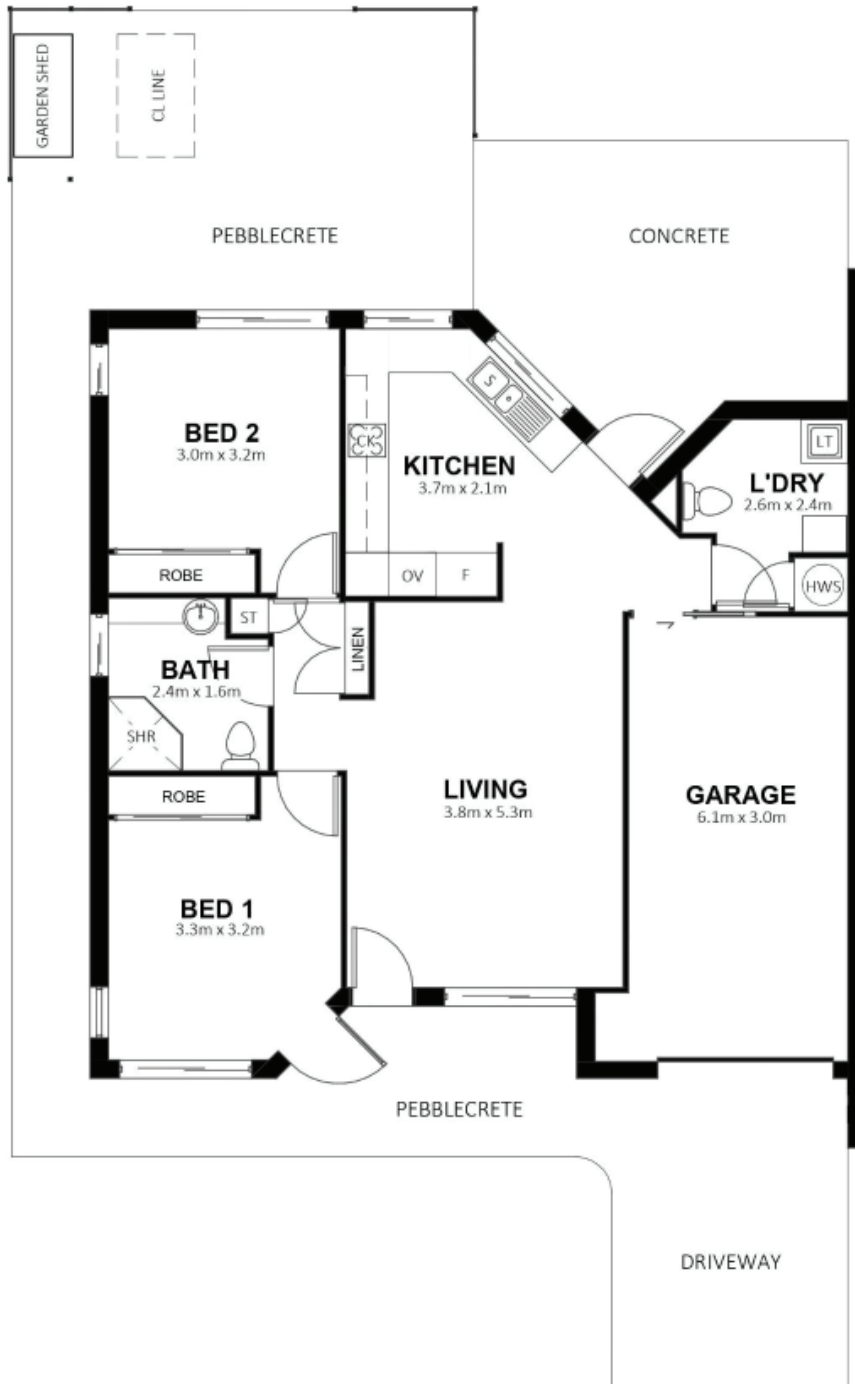

# FLOORPLAN

## VILLA 59 LOURDES VILLAGE, PORT MACQUARIE NSW

**Disclaimer:** For illustration purposes only. All dimensions are approximate and illustrations not to scale. Particulars given are for general information only and do not constitute any representation by the vendor or agent.