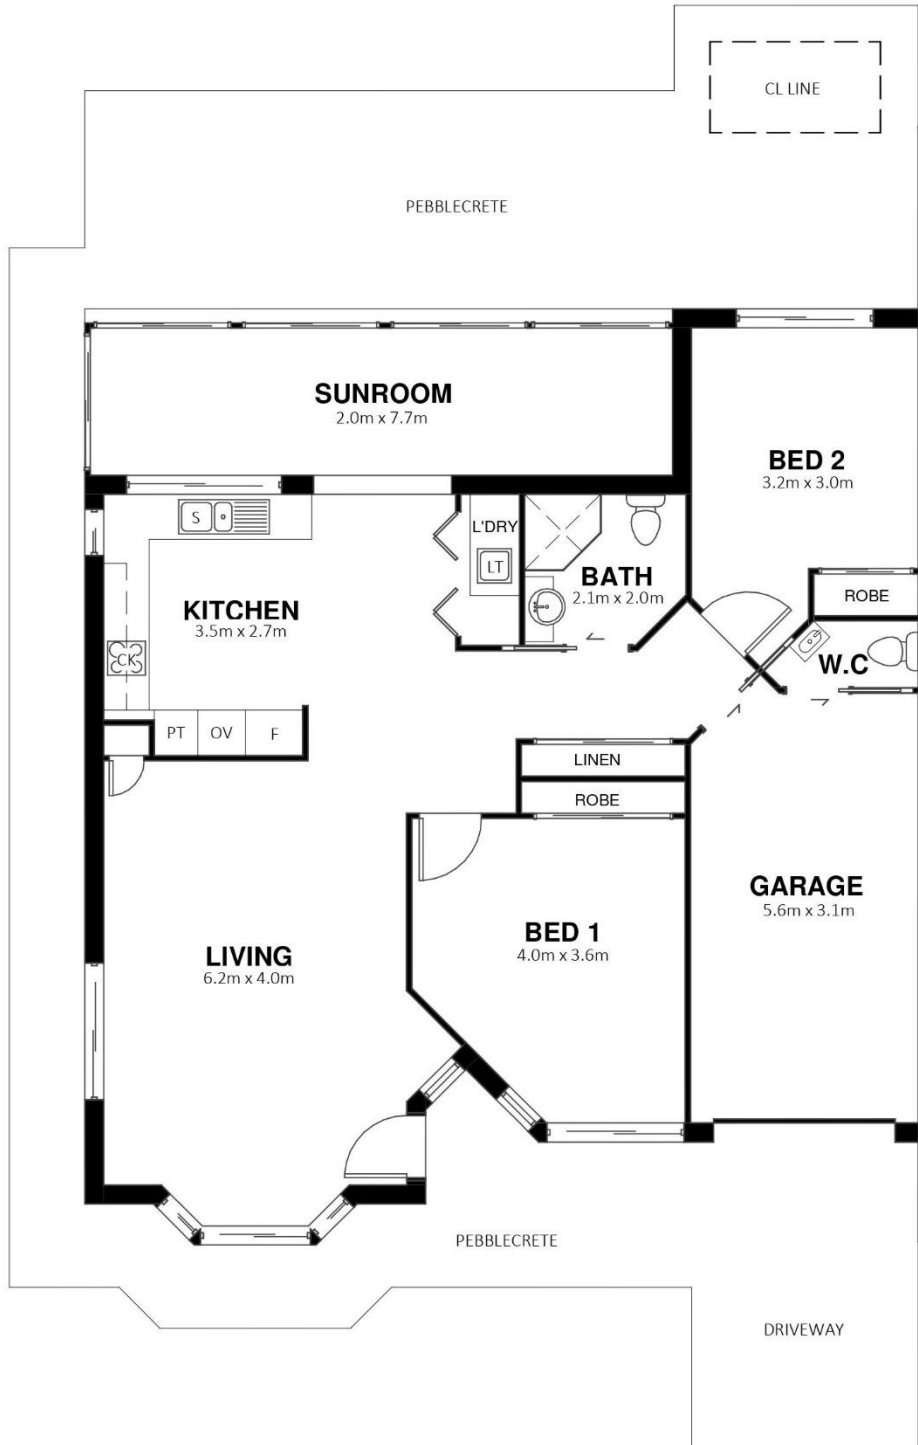

FLOORPLAN

VILLA NUMBER: 123
ST AGNES VILLAGE, PORT MACQUARIE NSW

HOUSE AREA (M²):
LOT 111 – 125m²

Disclaimer: For illustration purposes only. All dimensions are approximate and illustrations not to scale. Particulars given are for general information only and do not constitute any representation by the vendor or agent.