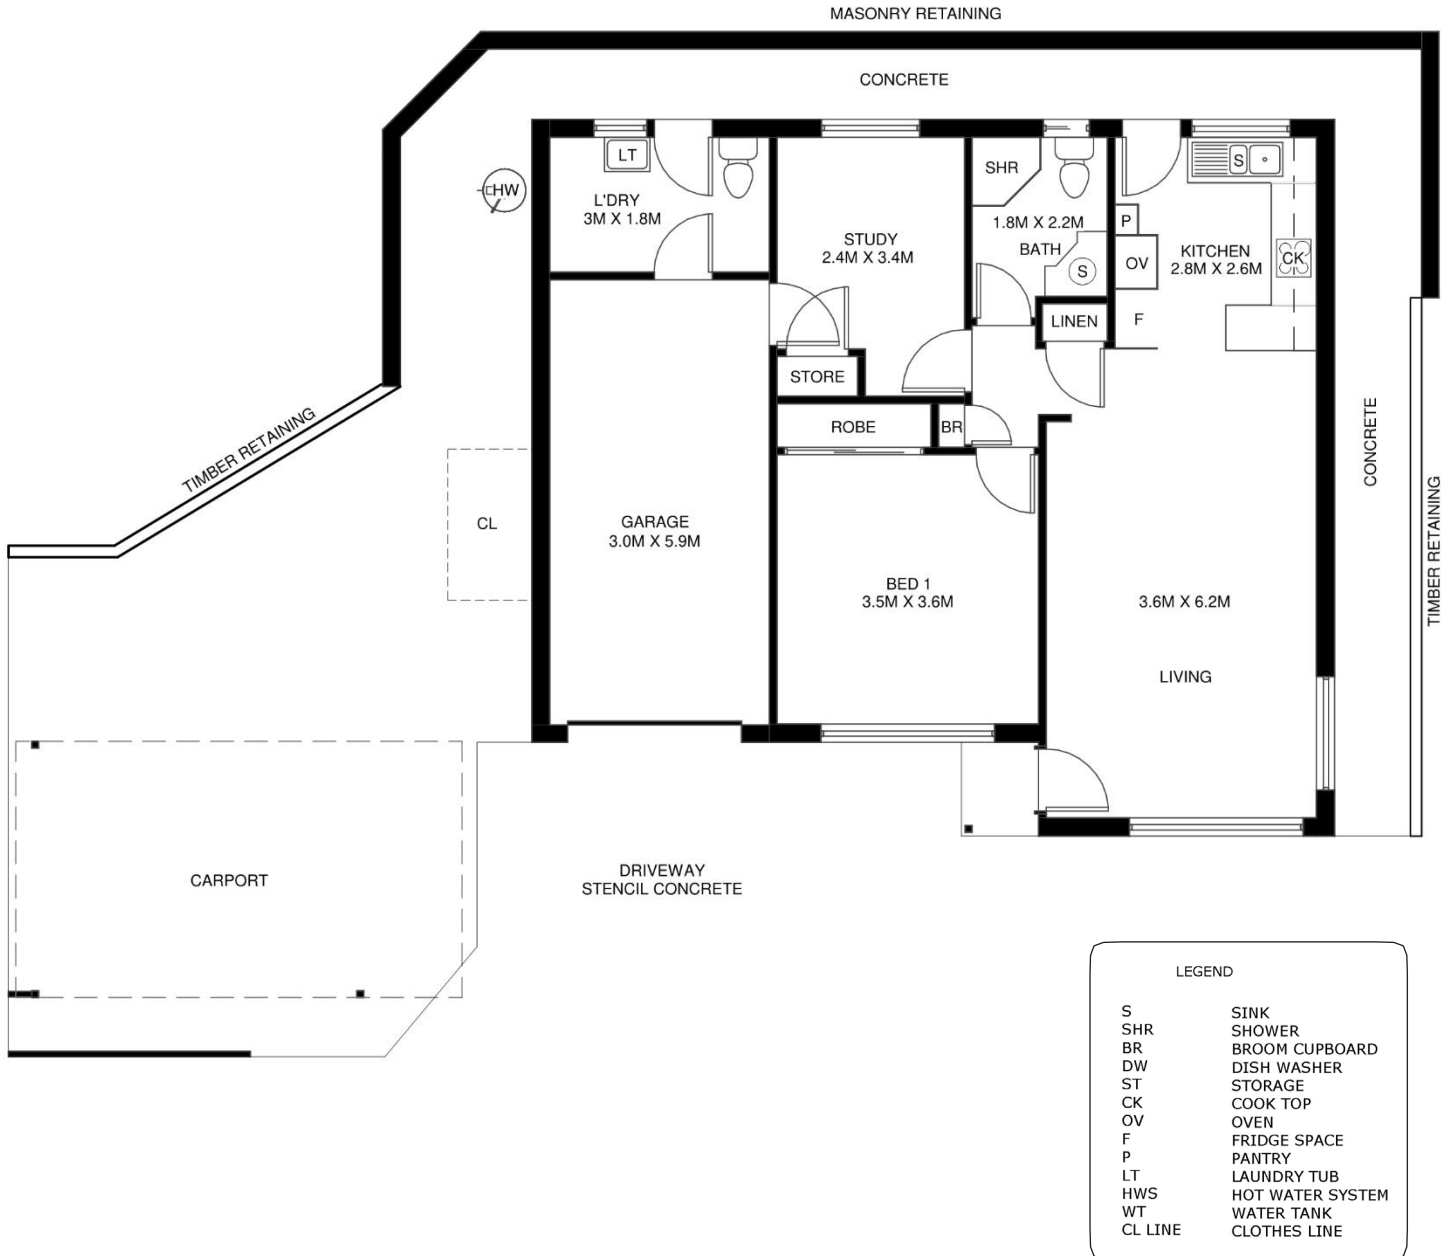

FLOORPLAN

VILLA NUMBER: 73
ST AGNES VILLAGE, PORT MACQUARIE NSW

HOUSE AREA (M²):
LOT 73 – 92.2m²

Disclaimer: For illustration purposes only. All dimensions are approximate and illustrations not to scale. Particulars given are for general information only and do not constitute any representation by the vendor or agent.