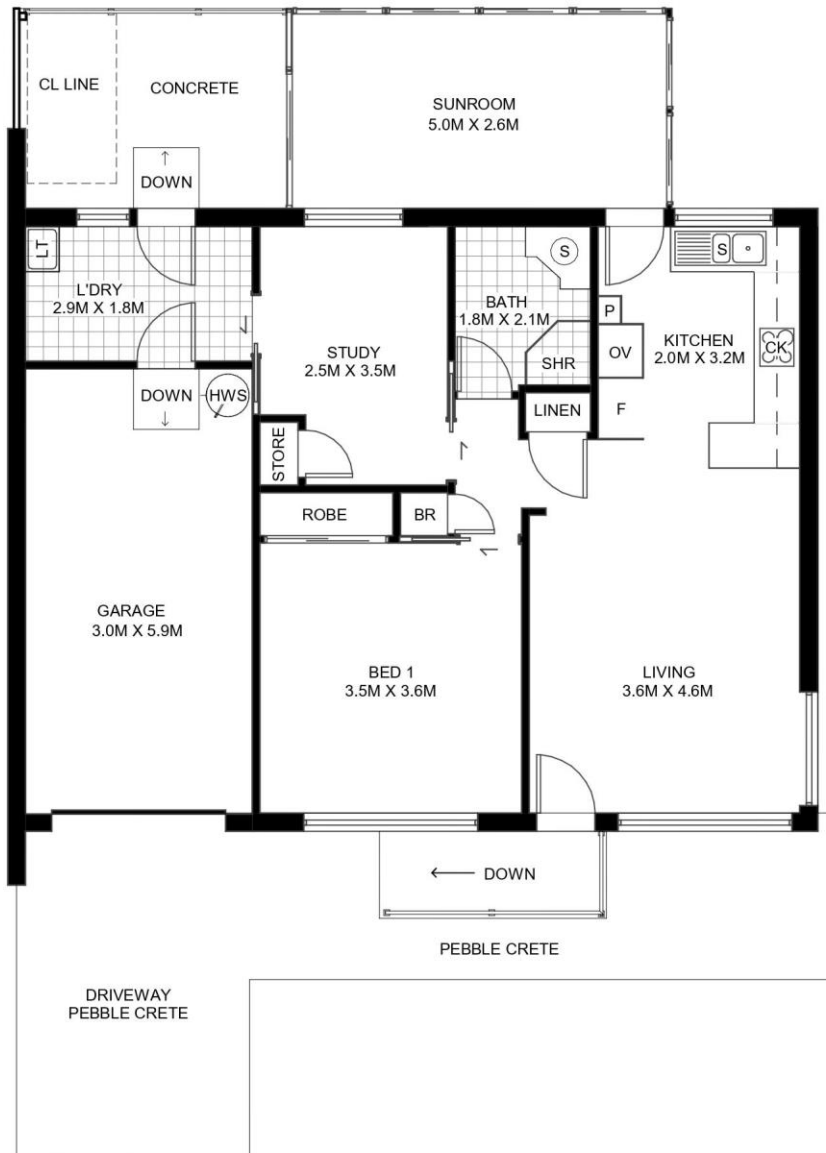

FLOORPLAN

VILLA NUMBER: 9
ST AGNES VILLAGE, PORT MACQUARIE NSW

HOUSE AREA (M²):
LOT 9 – 87m²

Disclaimer: For illustration purposes only. All dimensions are approximate and illustrations not to scale. Particulars given are for general information only and do not constitute any representation by the vendor or agent.