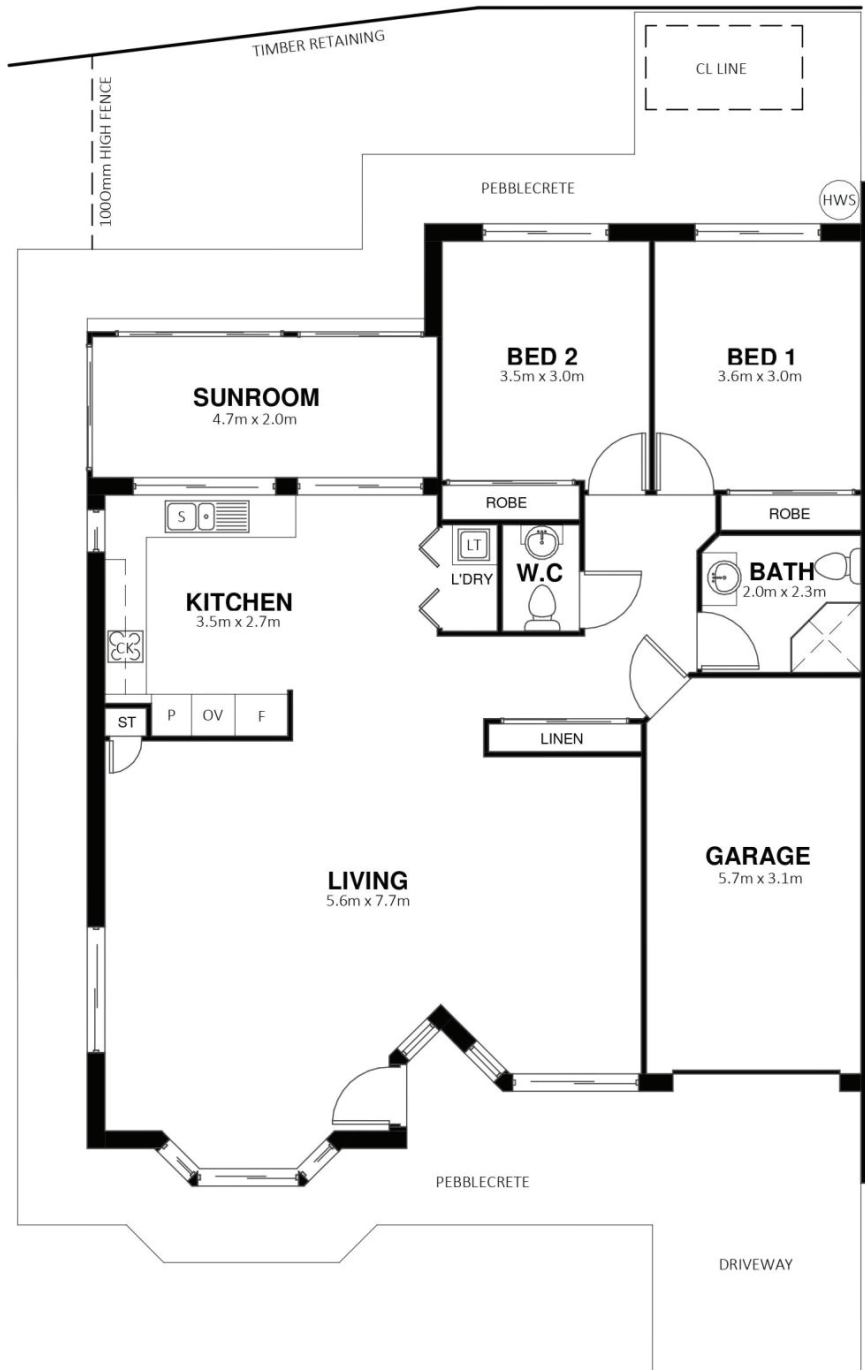

FLOORPLAN

VILLA 123 ST AGNES' VILLAGE, PORT MACQUARIE NSW

Disclaimer: For illustration purposes only. All dimensions are approximate and illustrations not to scale. Particulars given are for general information only and do not constitute any representation by the vendor or agent.