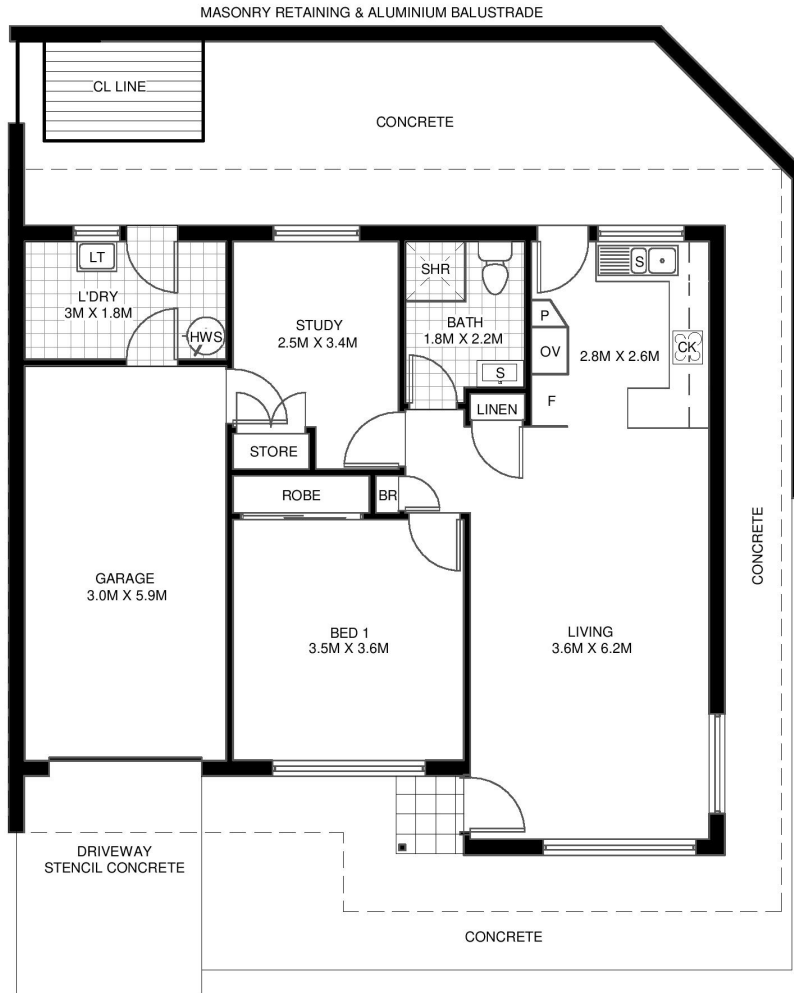

# FLOORPLAN

VILLA NUMBER: 47  
ST AGNES VILLAGE, PORT MACQUARIE NSW

HOUSE AREA (M<sup>2</sup>):  
LOT 47 - 92.4m<sup>2</sup>

## LEGEND

S	SINK
SHR	SHOWER
BR	BROOM CUPBOARD
DW	DISH WASHER
ST	STORAGE
CK	COOK TOP
OV	OVEN
F	FRIDGE SPACE
P	PANTRY
LT	LAUNDRY TUB
HWS	HOT WATER SYSTEM
WT	WATER TANK
CL LINE	CLOTHES LINE

**Disclaimer:** For illustration purposes only. All dimensions are approximate and illustrations not to scale. Particulars given are for general information only and do not constitute any representation by the vendor or agent.