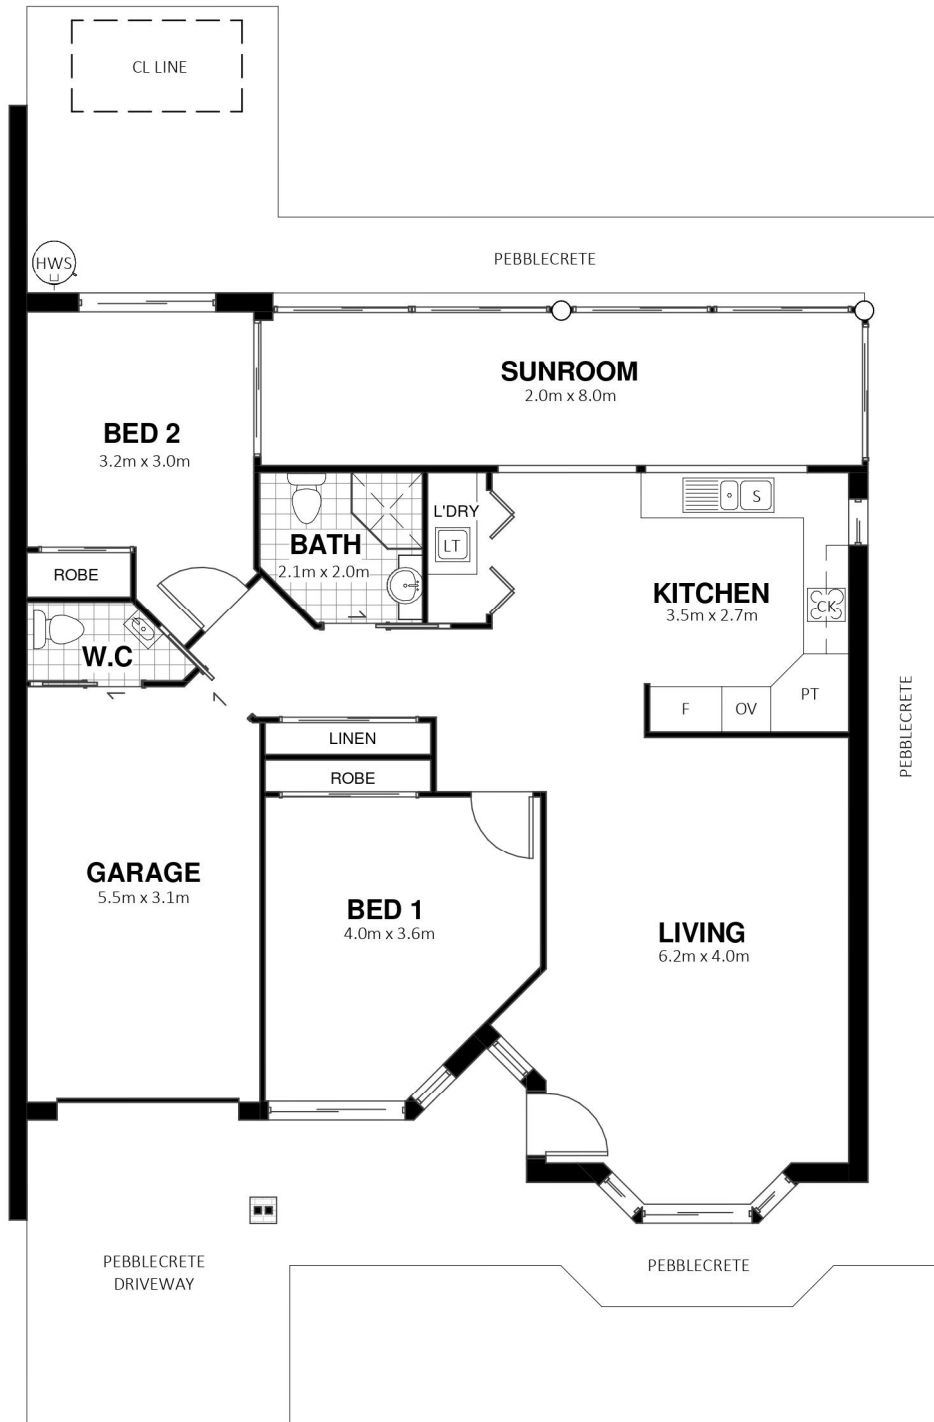

FLOORPLAN

VILLA NUMBER: 120
ST AGNES VILLAGE, PORT MACQUARIE NSW

HOUSE AREA (M²):
LOT 120 - 125m²

LEGEND	
S	SINK
SHR	SHOWER
BR	BROOM CUPBOARD
DW	DISH WASHER
ST	STORAGE
CK	COOK TOP
OV	OVEN
F	FRIDGE SPACE
P	PANTRY
LT	LAUNDRY TUB
HWS	HOT WATER SYSTEM
WT	WATER TANK
CL LINE	CLOTHES LINE

Disclaimer: For illustration purposes only. All dimensions are approximate and illustrations not to scale. Particulars given are for general information only and do not constitute any representation by the vendor or agent.