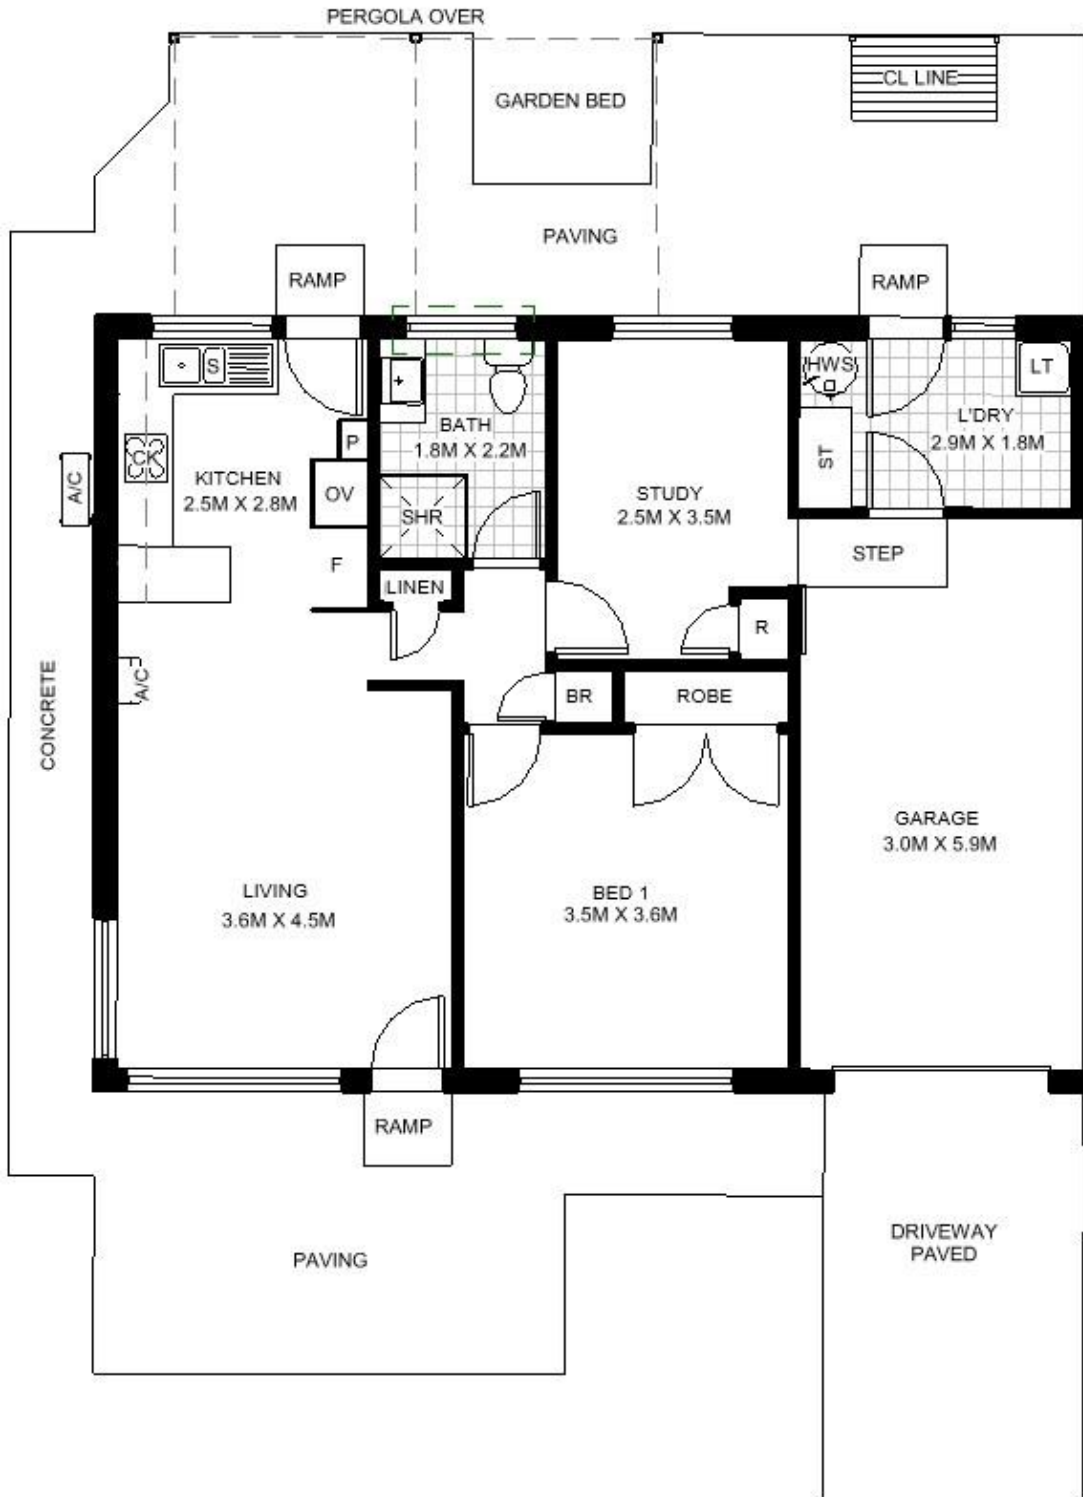

FLOORPLAN

VILLA NUMBER: 16
ST AGNES VILLAGE, PORT MACQUARIE NSW

HOUSE AREA (M²):
LOT 16 - 87.4m²

LEGEND	
S	SINK
SHR	SHOWER
BR	BROOM CUPBOARD
DW	DISH WASHER
ST	STORAGE
CK	COOK TOP
OV	OVEN
F	FRIDGE SPACE
P	PANTRY
LT	LAUNDRY TUB
HWS	HOT WATER SYSTEM
WT	WATER TANK
CL LINE	CLOTHES LINE

Disclaimer: For illustration purposes only. All dimensions are approximate and illustrations not to scale. Particulars given are for general information only and do not constitute any representation by the vendor or agent.