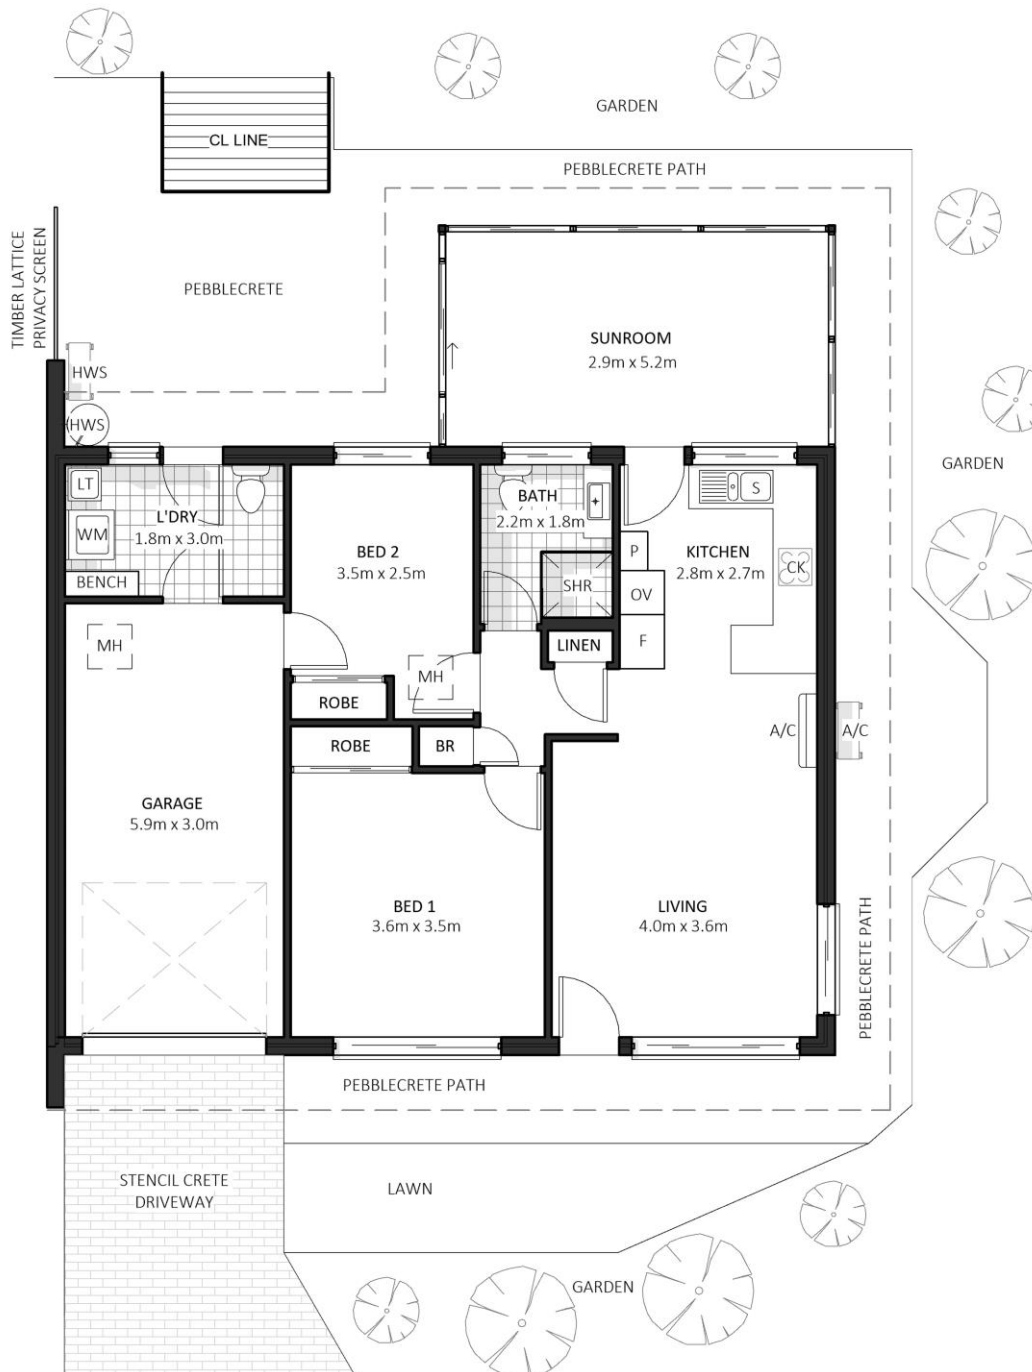

FLOORPLAN

UNIT NUMBER: 3
ST AGNES VILLAGE, PORT MACQUARIE NSW

HOUSE AREA (M²):
LOT 3 - 105m²

LEGEND	
S	SINK
SHR	SHOWER
BR	BROOM CUPBOARD
DW	DISH WASHER
ST	STORAGE
CK	COOK TOP
OV	OVEN
F	FRIDGE SPACE
P	PANTRY
LT	LAUNDRY TUB
HWS	HOT WATER SYSTEM
WT	WATER TANK
CL LINE	CLOTHES LINE