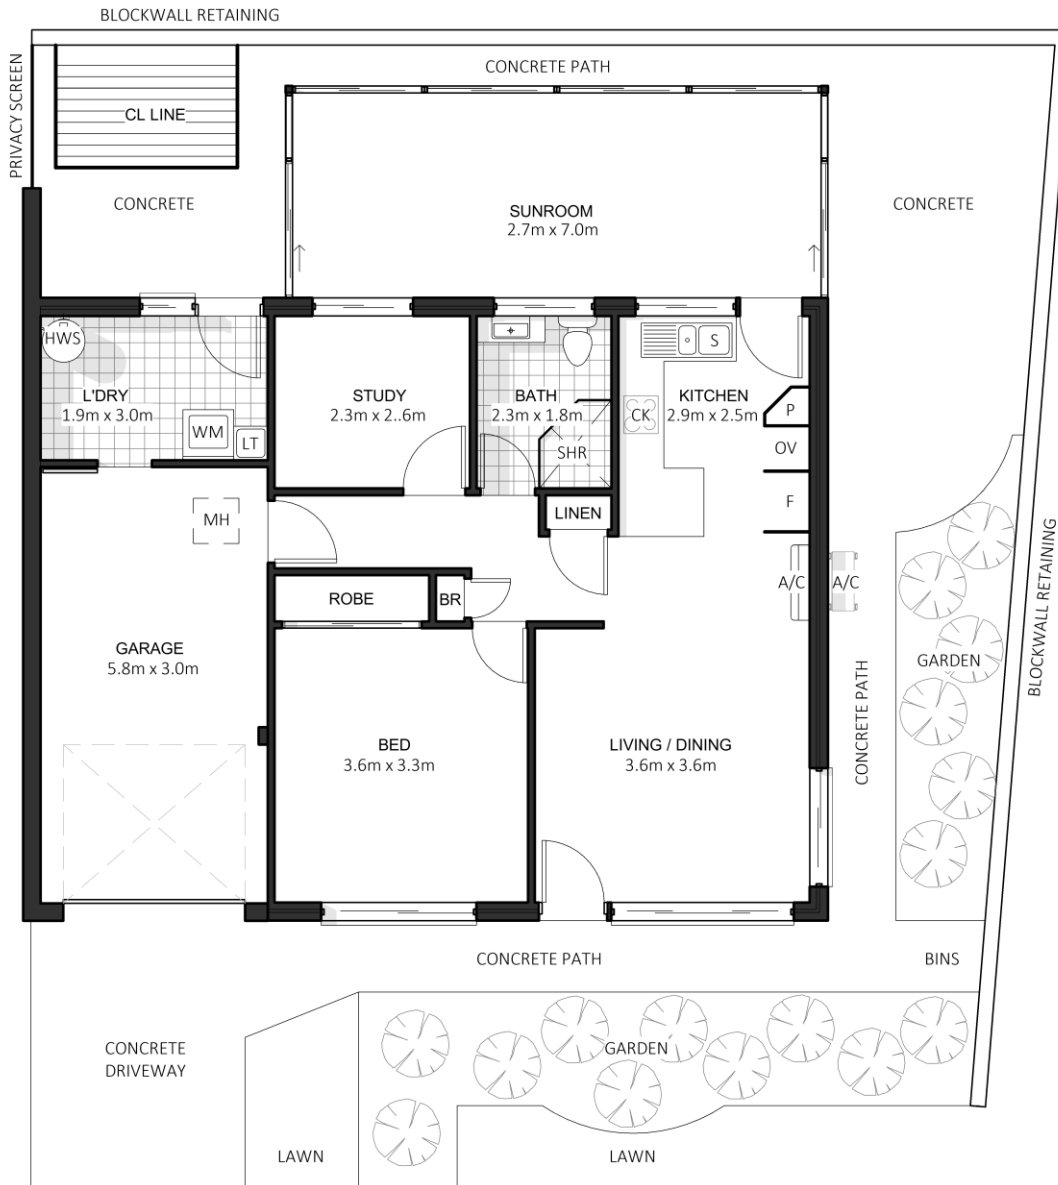

FLOORPLAN

UNIT NUMBER: 12A
 LOURDES VILLAGE, PORT MACQUARIE NSW

HOUSE AREA (M²):
 LOT 12A - 107m²

LEGEND	
S	SINK
SHR	SHOWER
BR	BROOM CUPBOARD
DW	DISH WASHER
ST	STORAGE
CK	COOK TOP
OV	OVEN
F	FRIDGE SPACE
P	PANTRY
LT	LAUNDRY TUB
HWS	HOT WATER SYSTEM
WT	WATER TANK
CL LINE	CLOTHES LINE