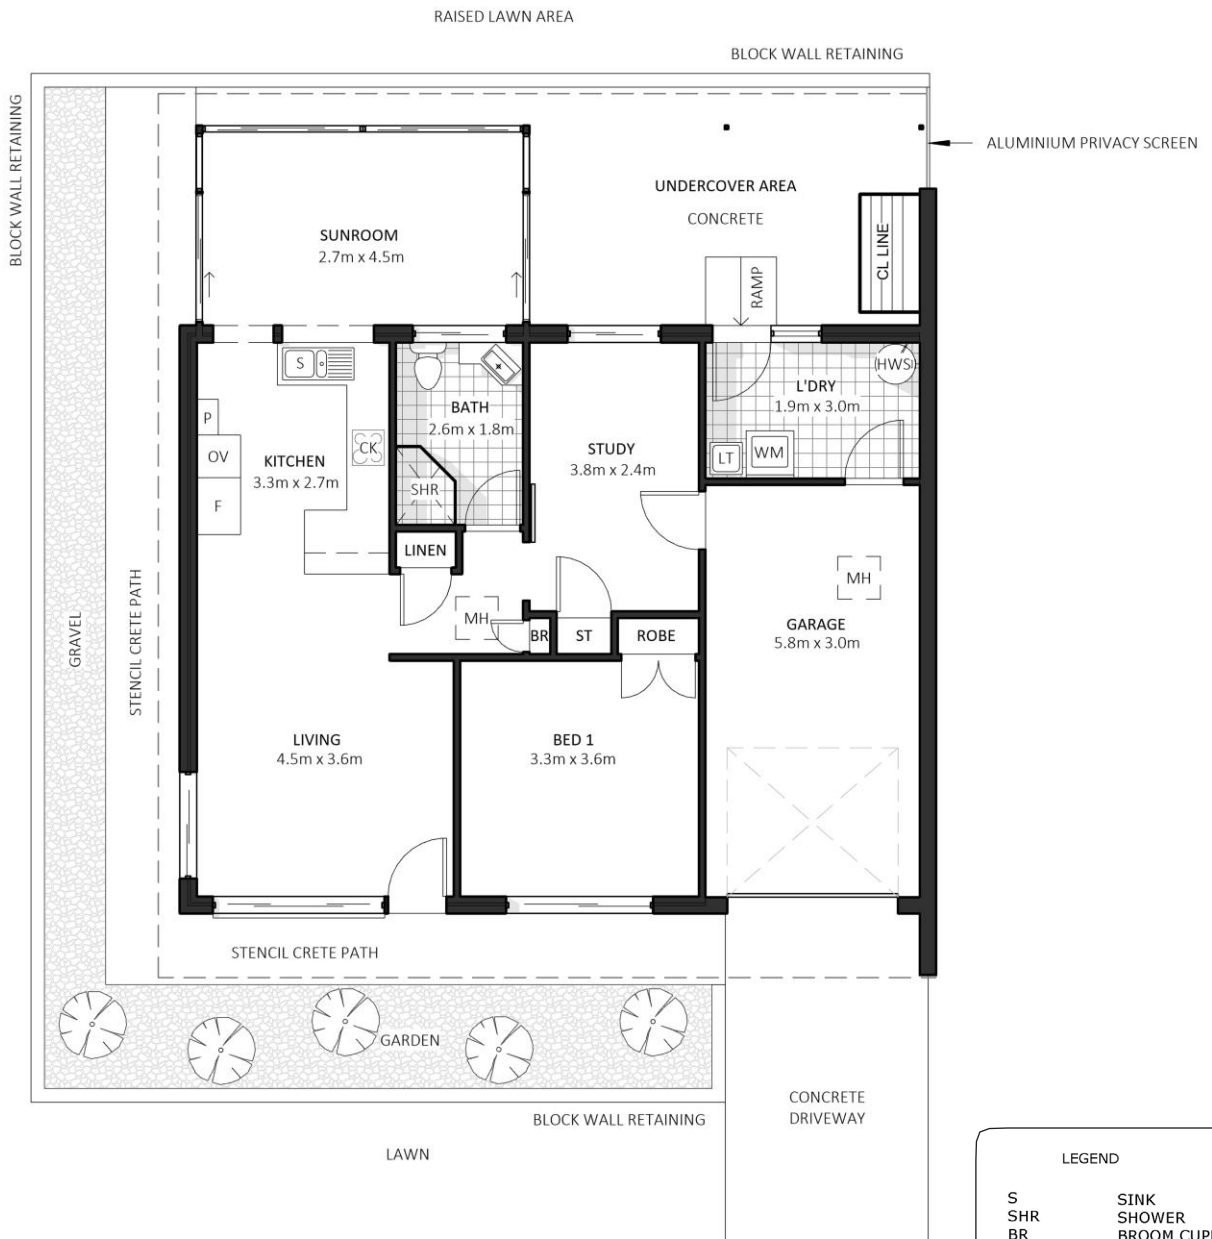

# FLOORPLAN

UNIT NUMBER: 14  
 LOURDES VILLAGE, PORT MACQUARIE  
 NSW

HOUSE AREA (M<sup>2</sup>):  
 LOT 14 - 101m<sup>2</sup>

LEGEND

S	SINK
SHR	SHOWER
BR	BROOM CUPBOARD
DW	DISH WASHER
ST	STORAGE
CK	COOK TOP
OV	OVEN
F	FRIDGE SPACE
P	PANTRY
LT	LAUNDRY TUB
HWS	HOT WATER SYSTEM
WT	WATER TANK
CL LINE	CLOTHES LINE