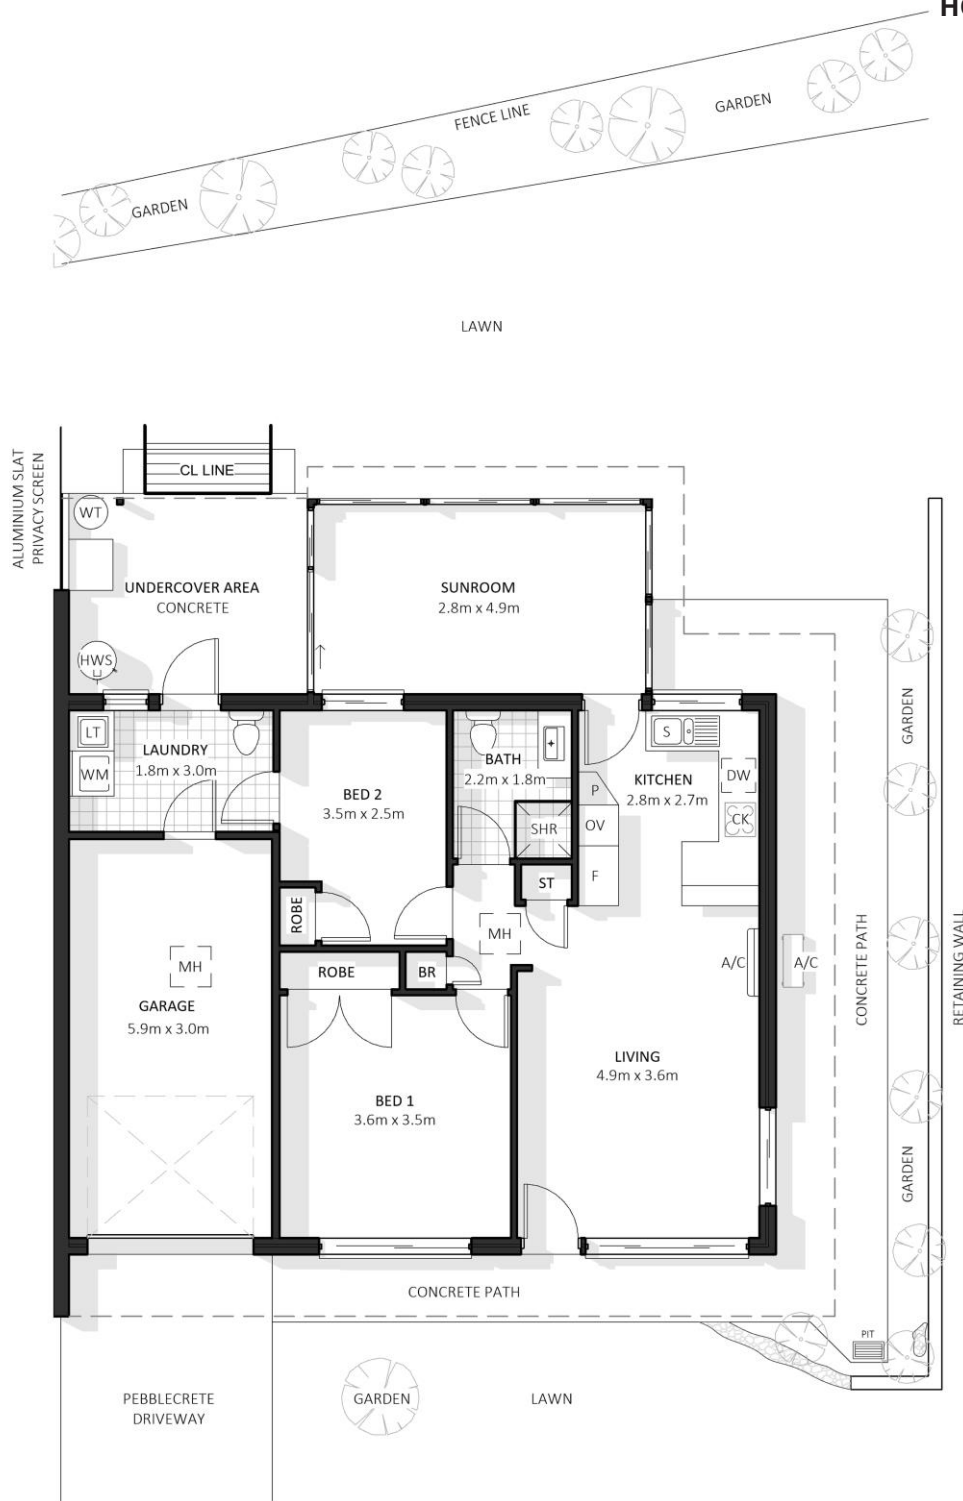

FLOORPLAN

UNIT NUMBER: 34
 LOURDES VILLAGE, PORT MACQUARIE NSW

HOUSE AREA (M²):
 LOT 34 - 103m²

LEGEND

S	SINK
SHR	SHOWER
BR	BROOM CUPBOARD
DW	DISH WASHER
ST	STORAGE
CK	COOK TOP
OV	OVEN
F	FRIDGE SPACE
P	PANTRY
LT	LAUNDRY TUB
HWS	HOT WATER SYSTEM
WT	WATER TANK
CL LINE	CLOTHES LINE