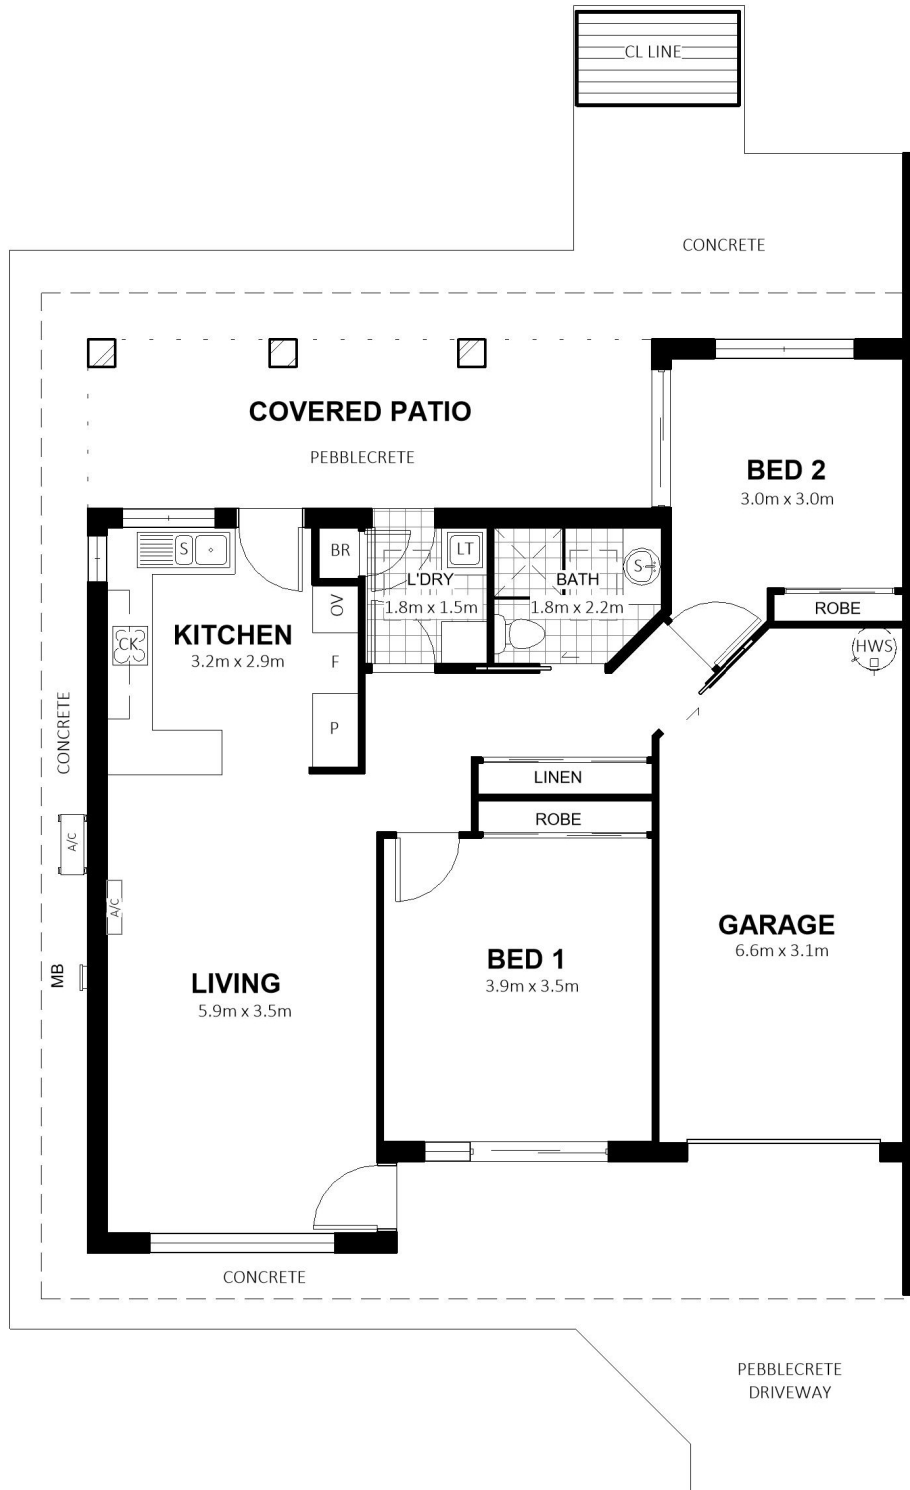

FLOORPLAN

VILLA NUMBER: 103
ST AGNES VILLAGE, PORT MACQUARIE NSW

HOUSE AREA (M²):
LOT 103 – 100m²

LEGEND	
S	SINK
SHR	SHOWER
BR	BROOM CUPBOARD
DW	DISH WASHER
ST	STORAGE
CK	COOK TOP
OV	OVEN
F	FRIDGE SPACE
P	PANTRY
LT	LAUNDRY TUB
HWS	HOT WATER SYSTEM
WT	WATER TANK
CL LINE	CLOTHES LINE

Disclaimer: For illustration purposes only. All dimensions are approximate and illustrations not to scale. Particulars given are for general information only and do not constitute any representation by the vendor or agent.