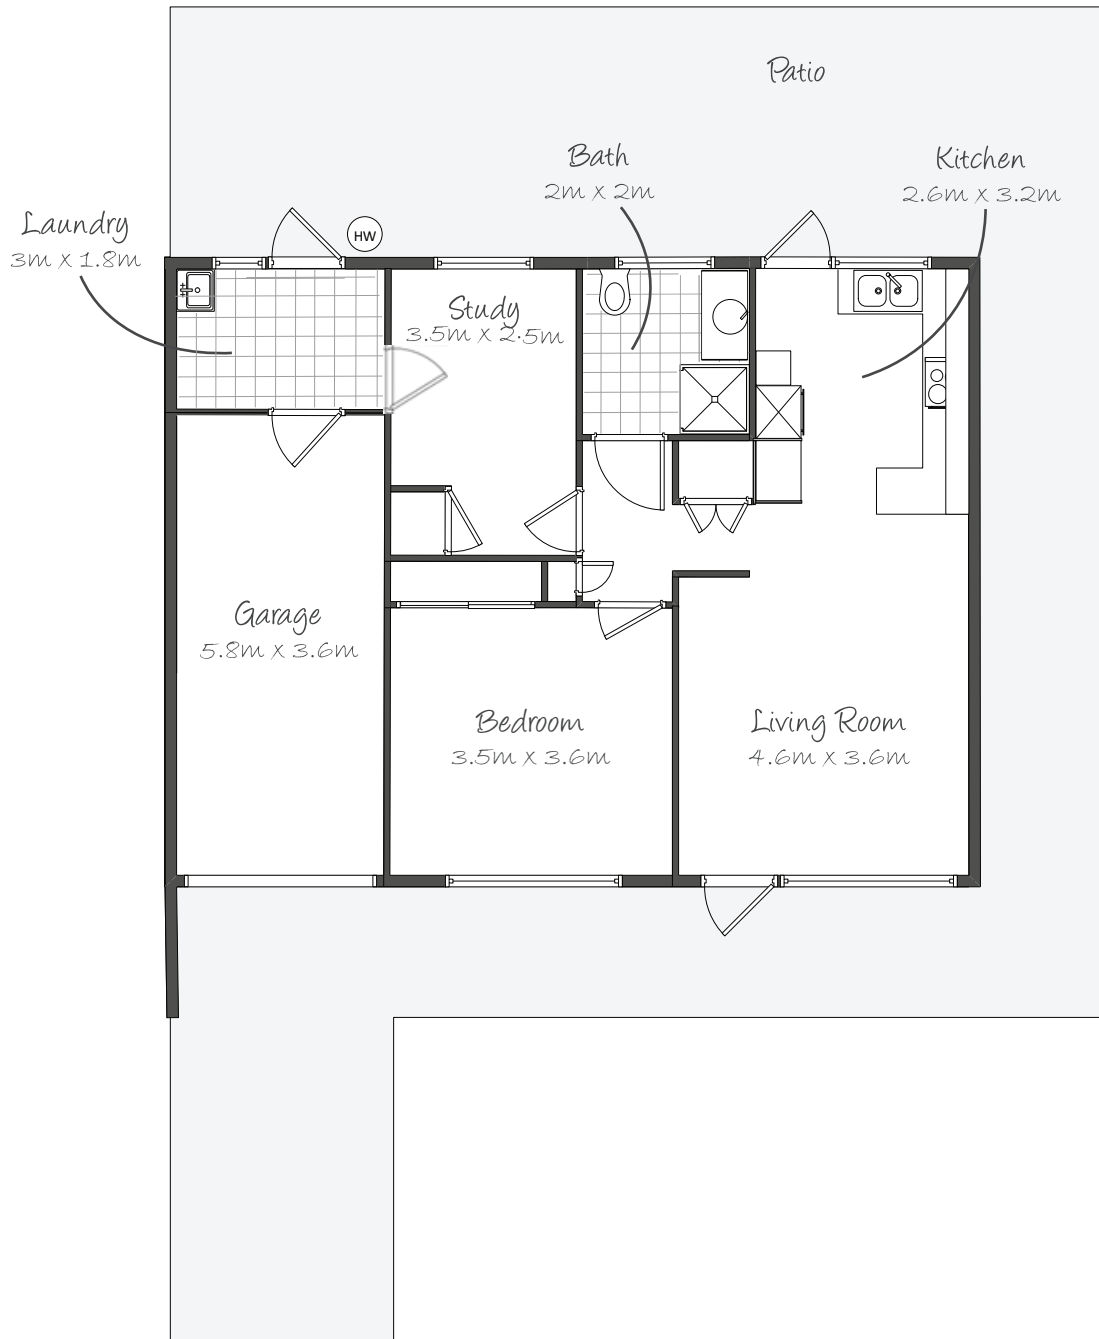

# FLOORPLAN

UNIT NUMBER: 40  
LOURDES VILLAGE, PORT MACQUARIE NSW

**Disclaimer:** For illustration purposes only. All dimensions are approximate and illustrations not to scale. Particulars given are for general information only and do not constitute any representation by the vendor or agent.