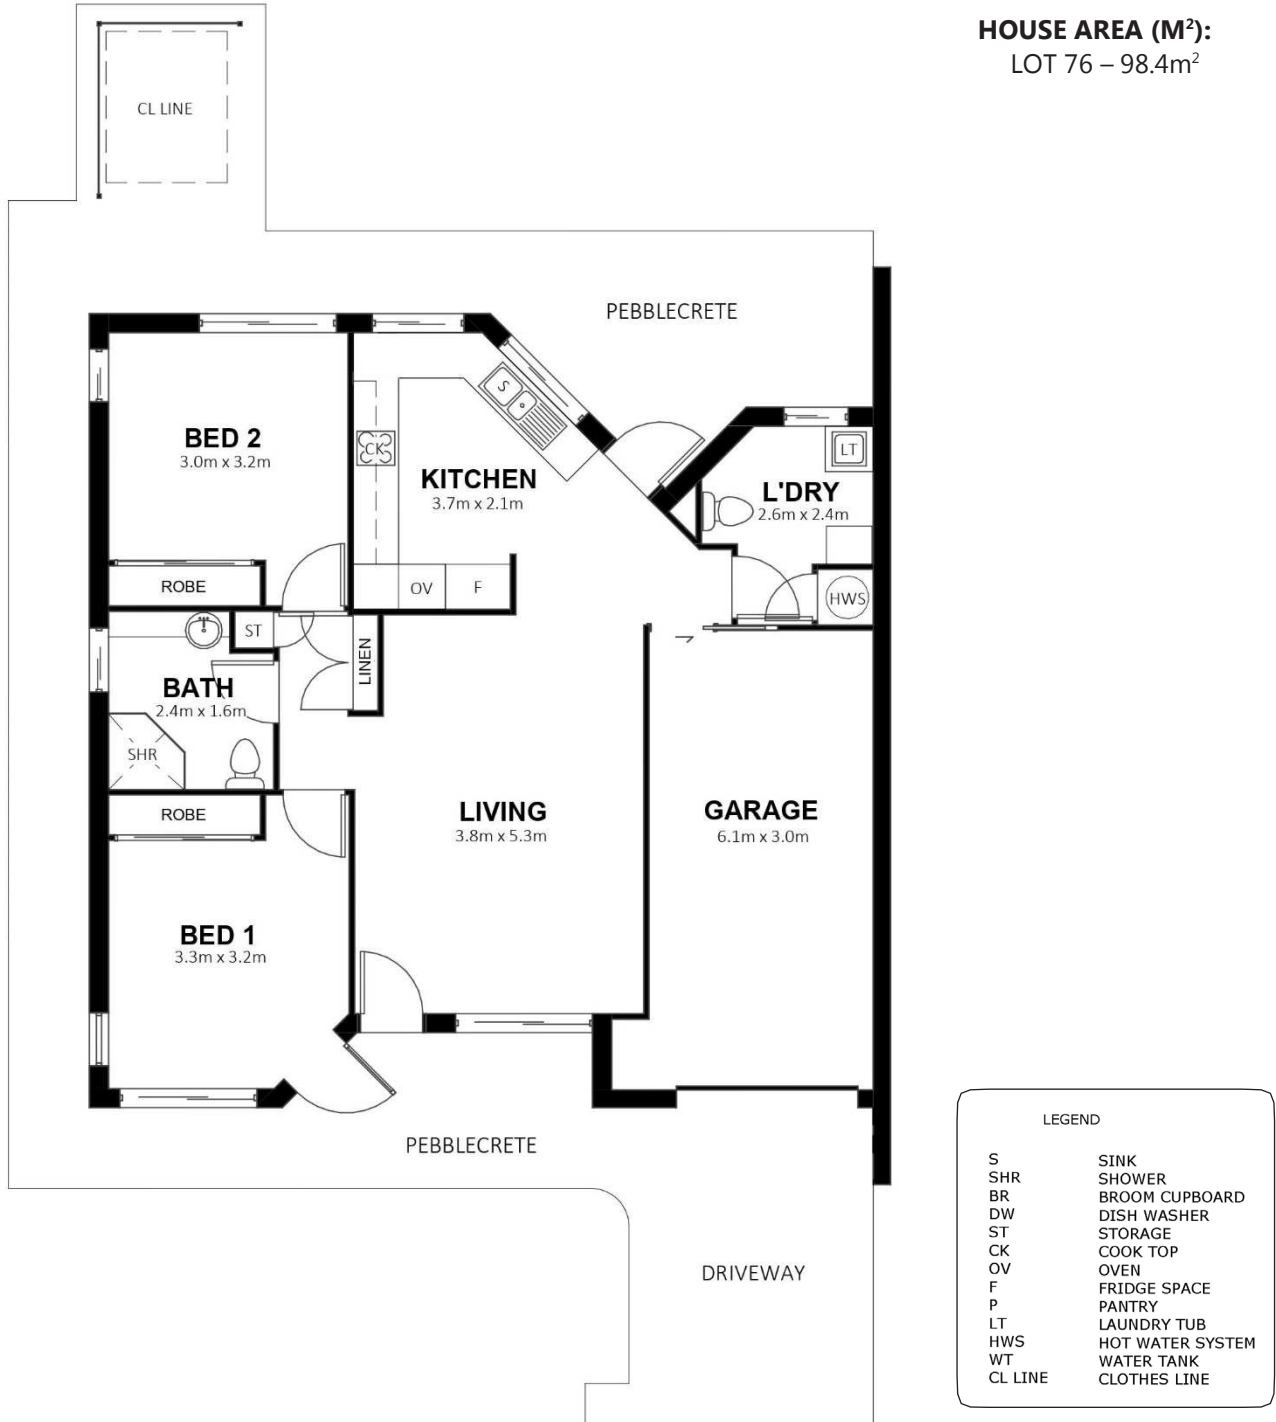

# FLOORPLAN

VILLA NUMBER: 76  
 LOURDES VILLAGE, PORT MACQUARIE NSW

HOUSE AREA (M<sup>2</sup>):  
 LOT 76 – 98.4m<sup>2</sup>

**Disclaimer:** For illustration purposes only. All dimensions are approximate and illustrations not to scale. Particulars given are for general information only and do not constitute any representation by the vendor or agent.